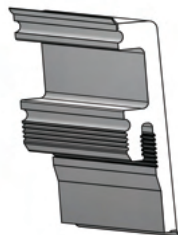

ENEZIA

Listwa VENEZIA wyróżnia się wysoką odpornością na uszkodzenia, wodoodpornością oraz nowoczesnym kształtem. Optymalna wysokość 75 mm oraz zastosowanie elastycznych gumek na krawędziach listwy czyni z niej praktyczny i estetyczny element wykończenia wnętrz. Venezia jest dostępna wraz z kompletem klipsów montażowych i zakończeń.

Skirting board VENEZIA is very resistant to damages, waterproof and it has modern shape. Perfect height 75 mm and use rubber flexible edges makes this profile practical and esthetic part of finishing elements. Venezia has set of endings and montage clips that makes easy and fast installation process.

KOLEKCJA ZAWIERA 2 KOLORY
2 COLOURS IN COLLECTION

Słupek montażowy uniwersalny
universal accessories white

12,5 x 1,9 x 1,9 cm

Zastosowanie/ Application :

- -narożnik wewnętrzny/ internal corner
- -narożnik zewnętrzny/ external corner
- -zakończenie prawe i lewe/ right/left ending
- -łącnik/ connector

zakończenie lewe i prawe
right end and left end

Łatwy i szybki montaż
Easy and quick installation

Elegancki design
Elegant design

100 % odporność
na wodę i wilgoć, właściwości
antybakteryjne
Total resistance to water and
moisture, antibacterial properties

Odporność na uderzenie
Resistance to damage

75 mm