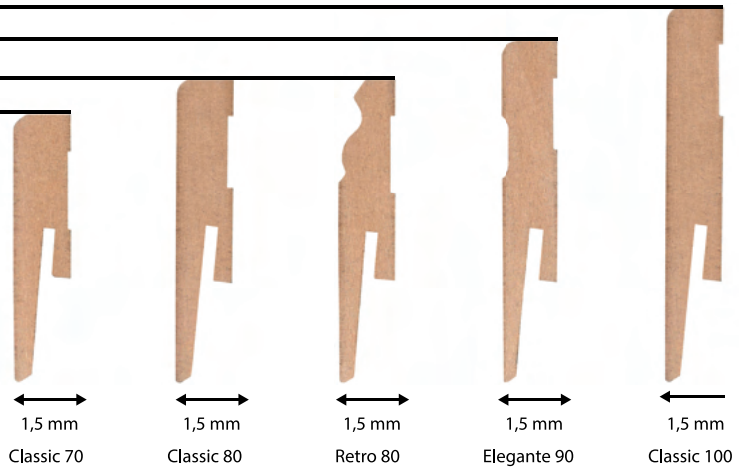

MODENA

Kolekcja Modena to eleganckie listwy przypodłogowe wykonane z MDF (Medium – Density Fibreboard), czyli rozwłóknionej tkanki drzewnej połączonej w zwartą masę poprzez proces spłśniania, pokryte dekoracyjną matową okleiną w kolorze białym. Listwy Modena są idealnym elementem wykończeniowo – dekoracyjnym, wzbogacającym wygląd każdego pomieszczenia, również są bardzo trwałe i odporne na uszkodzenia związane z ich eksploatacją.

Modena collection are MDF skirting boards (Medium-Density Fibreboard) covered by the white decoration matt veneer. Modena skirting boards are ideal finishing-decoration elements, enrich design of every space. Skirting boards have not only the charm design but also are durable and the mechanical resistant for exploitation.

DOSTĘPNE PROFILE AVAILABLE PROFILES

100 mm

90 mm

80 mm

70 mm

SYSTEM MONTAŻU INSTALLATION SYSTEM

przy użyciu klipsów
montażowych
with clamp holder

przy użyciu kleju
applying the glue

ZALETY   ADVANTAGES

Oporność na uderzenie
Resistance to damage

Elegancki design
Elegant design

KOLEKCJA ZAWIERA 2 KOLORY 2 COLOURS IN COLLECTION