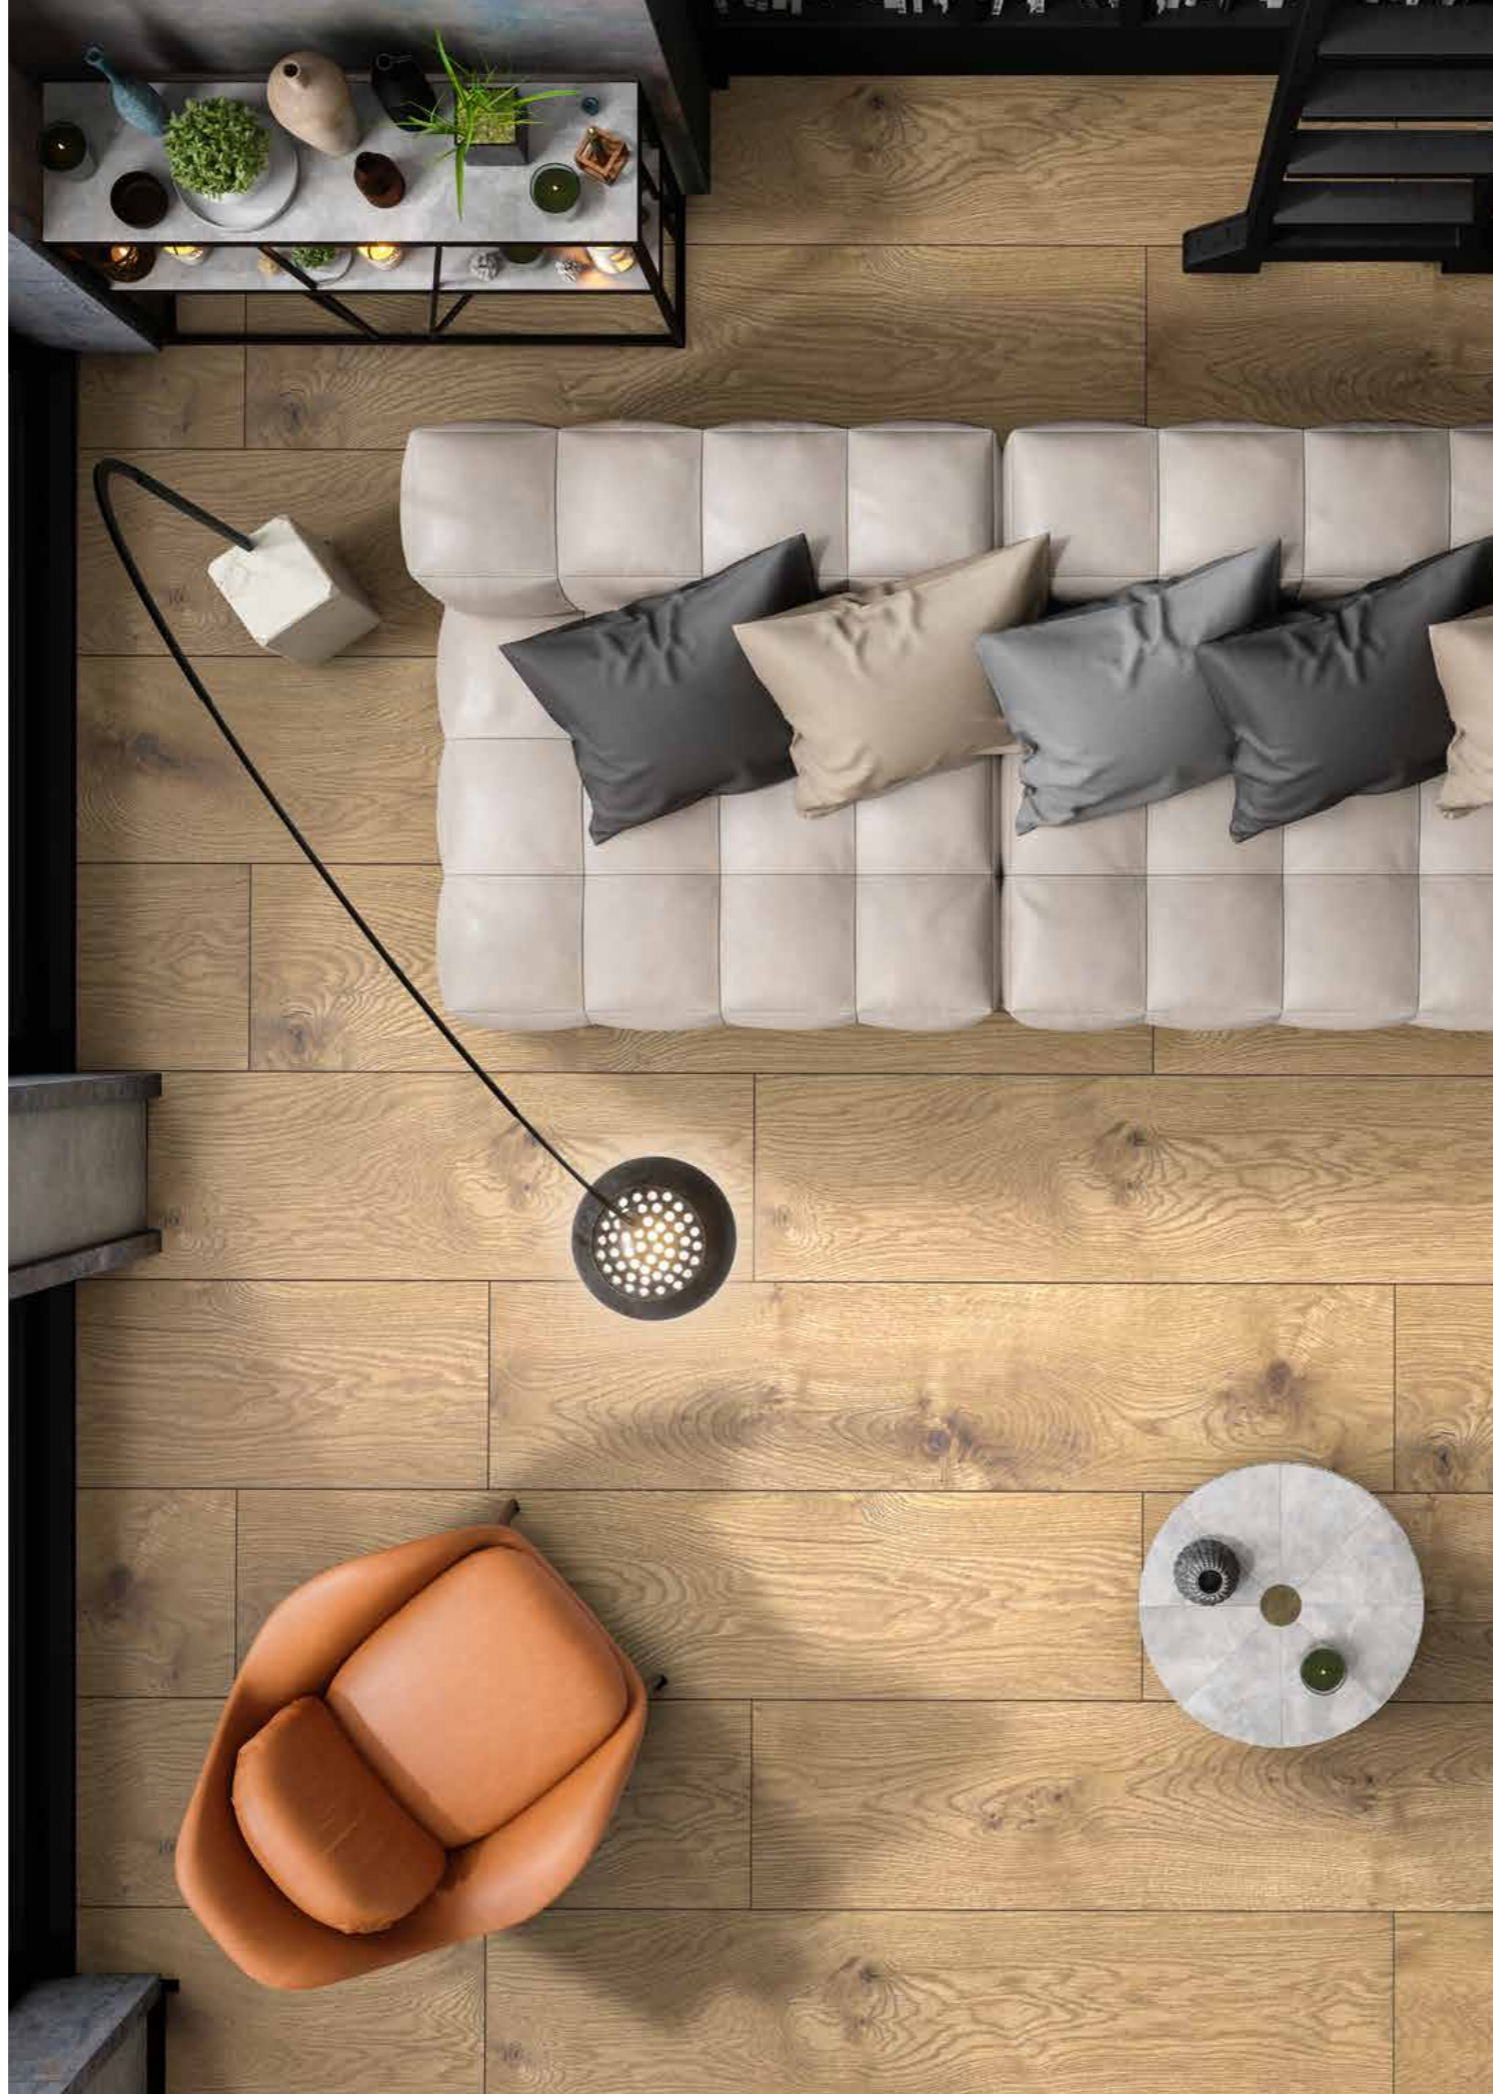

## Clove

Stone Oak texture, **1210 x 295 x 5 mm**

R126