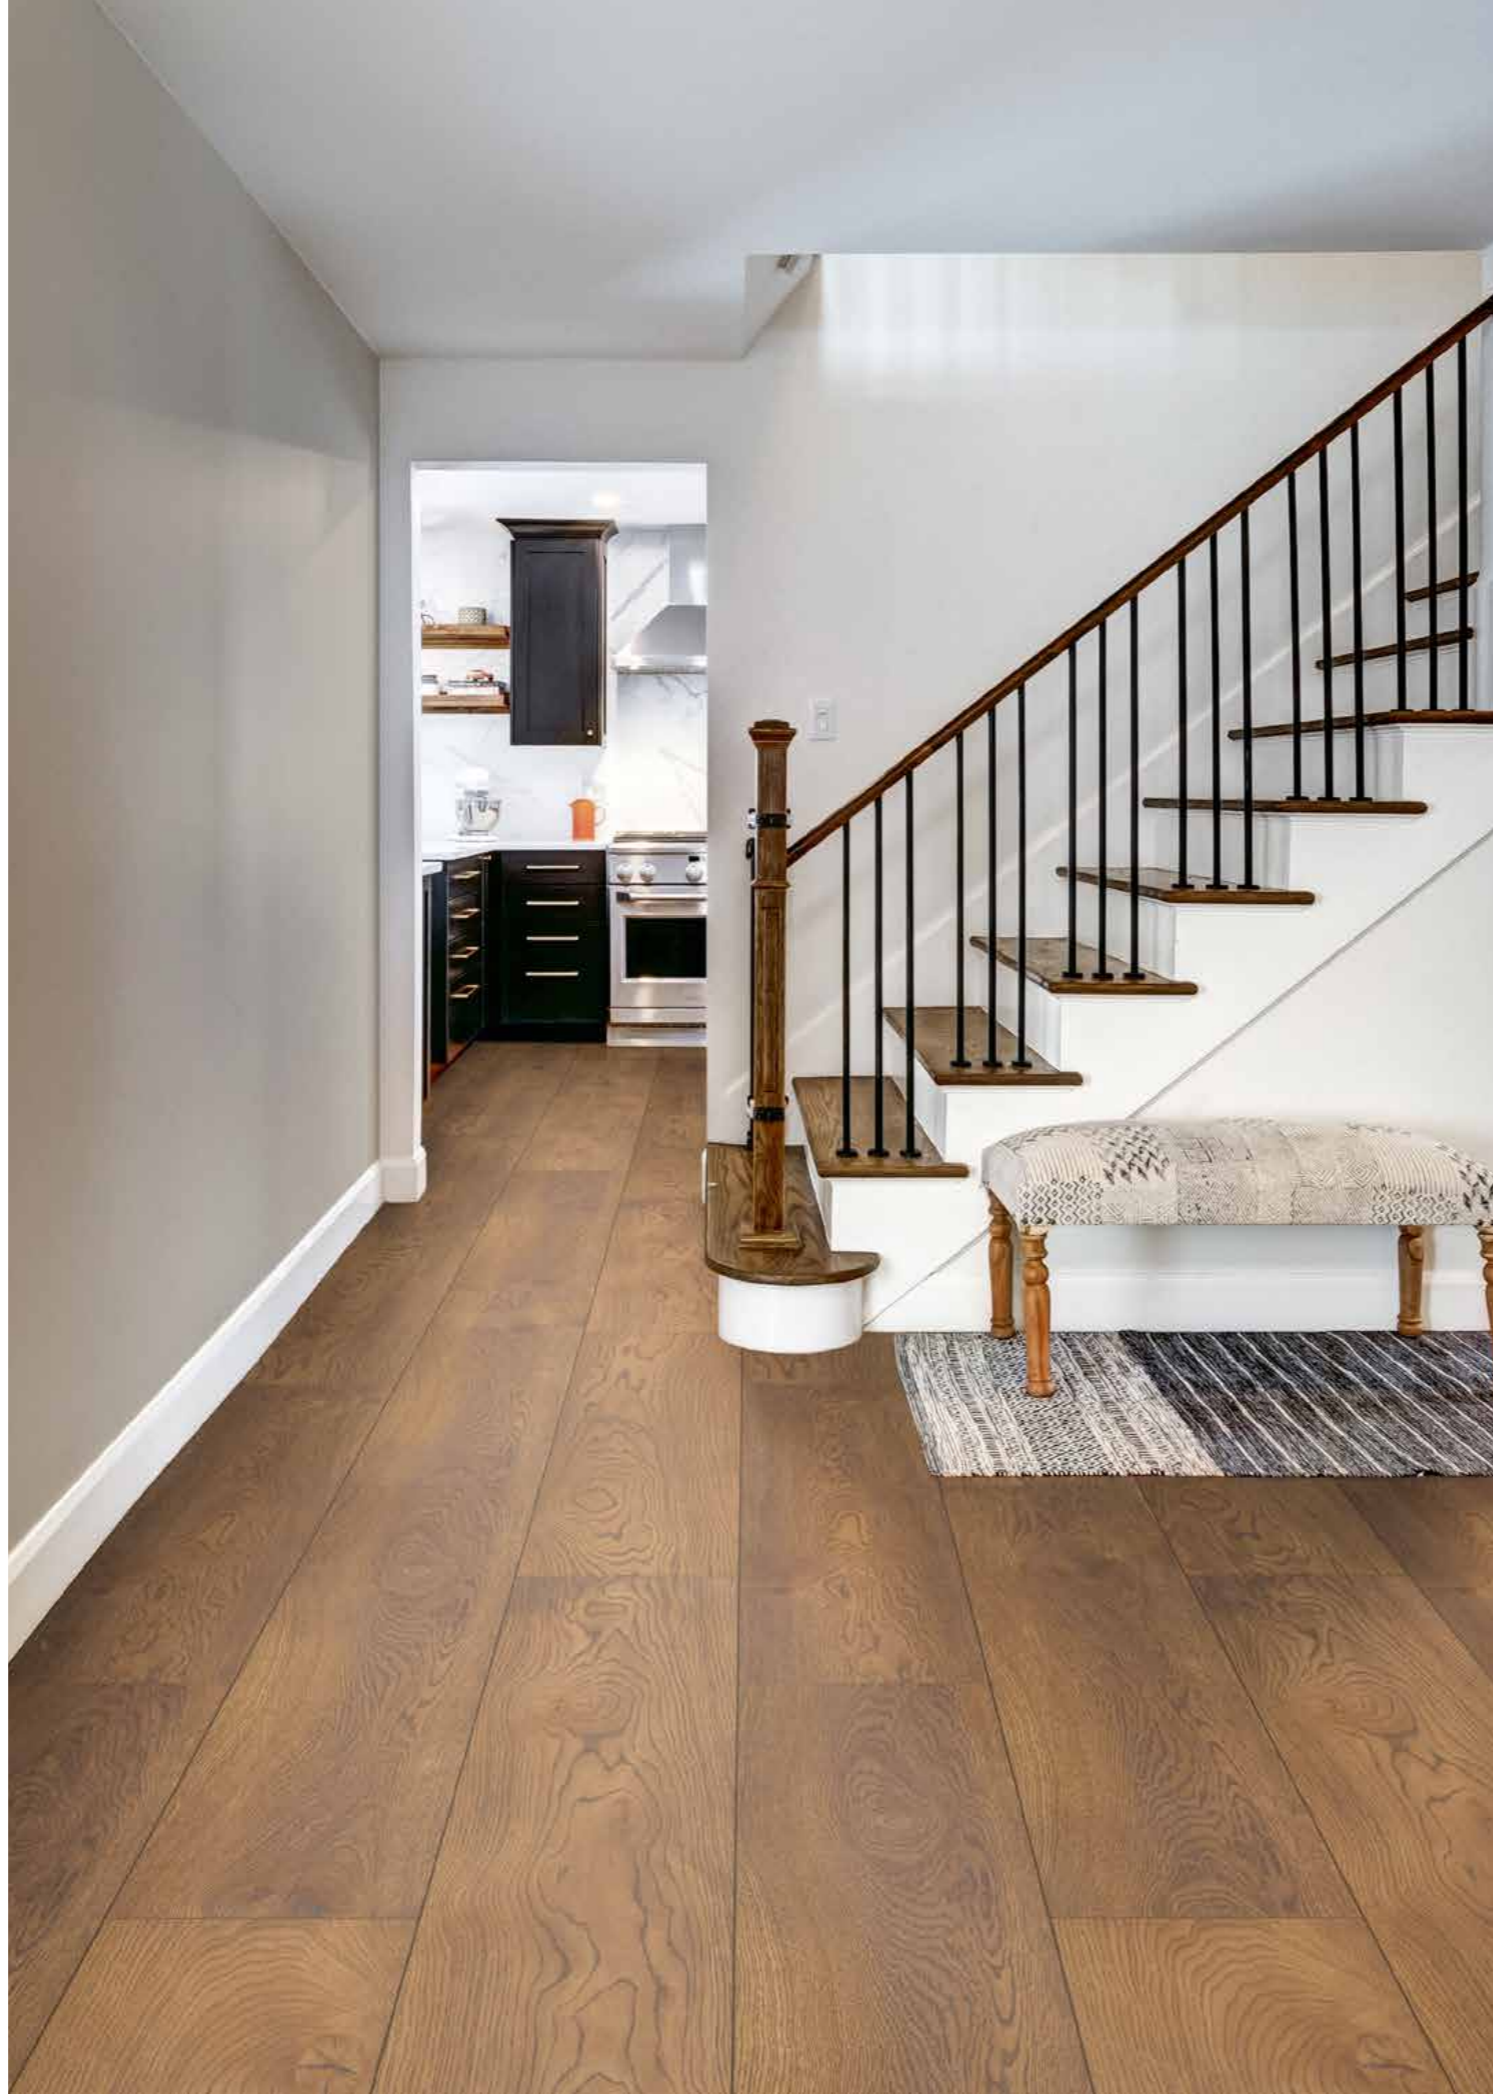

R127

Old Juniper

Stone Oak texture, **1210 x 295 x 5 mm**