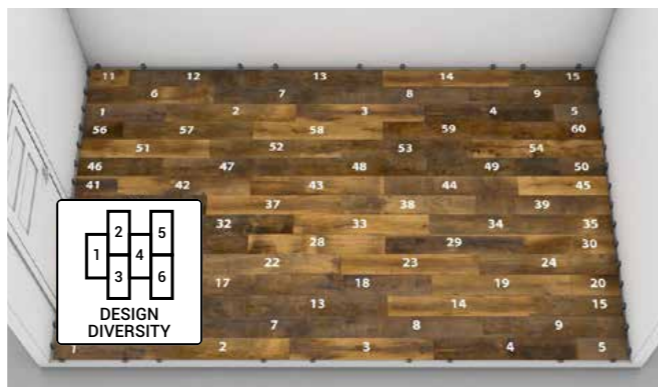

# CHARACTERISTICS

Waterproof

Scratch resistant

Stain proof and easy to clean

Soft touch

4-sided V-groove

Up to 60 panels per design

Dimensionally stable