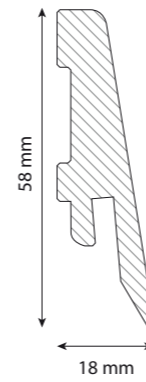

# SKIRTINGS

SK58C-9002

White suitable for all decors

SK58C-0171

Grey suitable for all decors

**Dimensions**

2400 x 18 x 58 mm

**Packing**