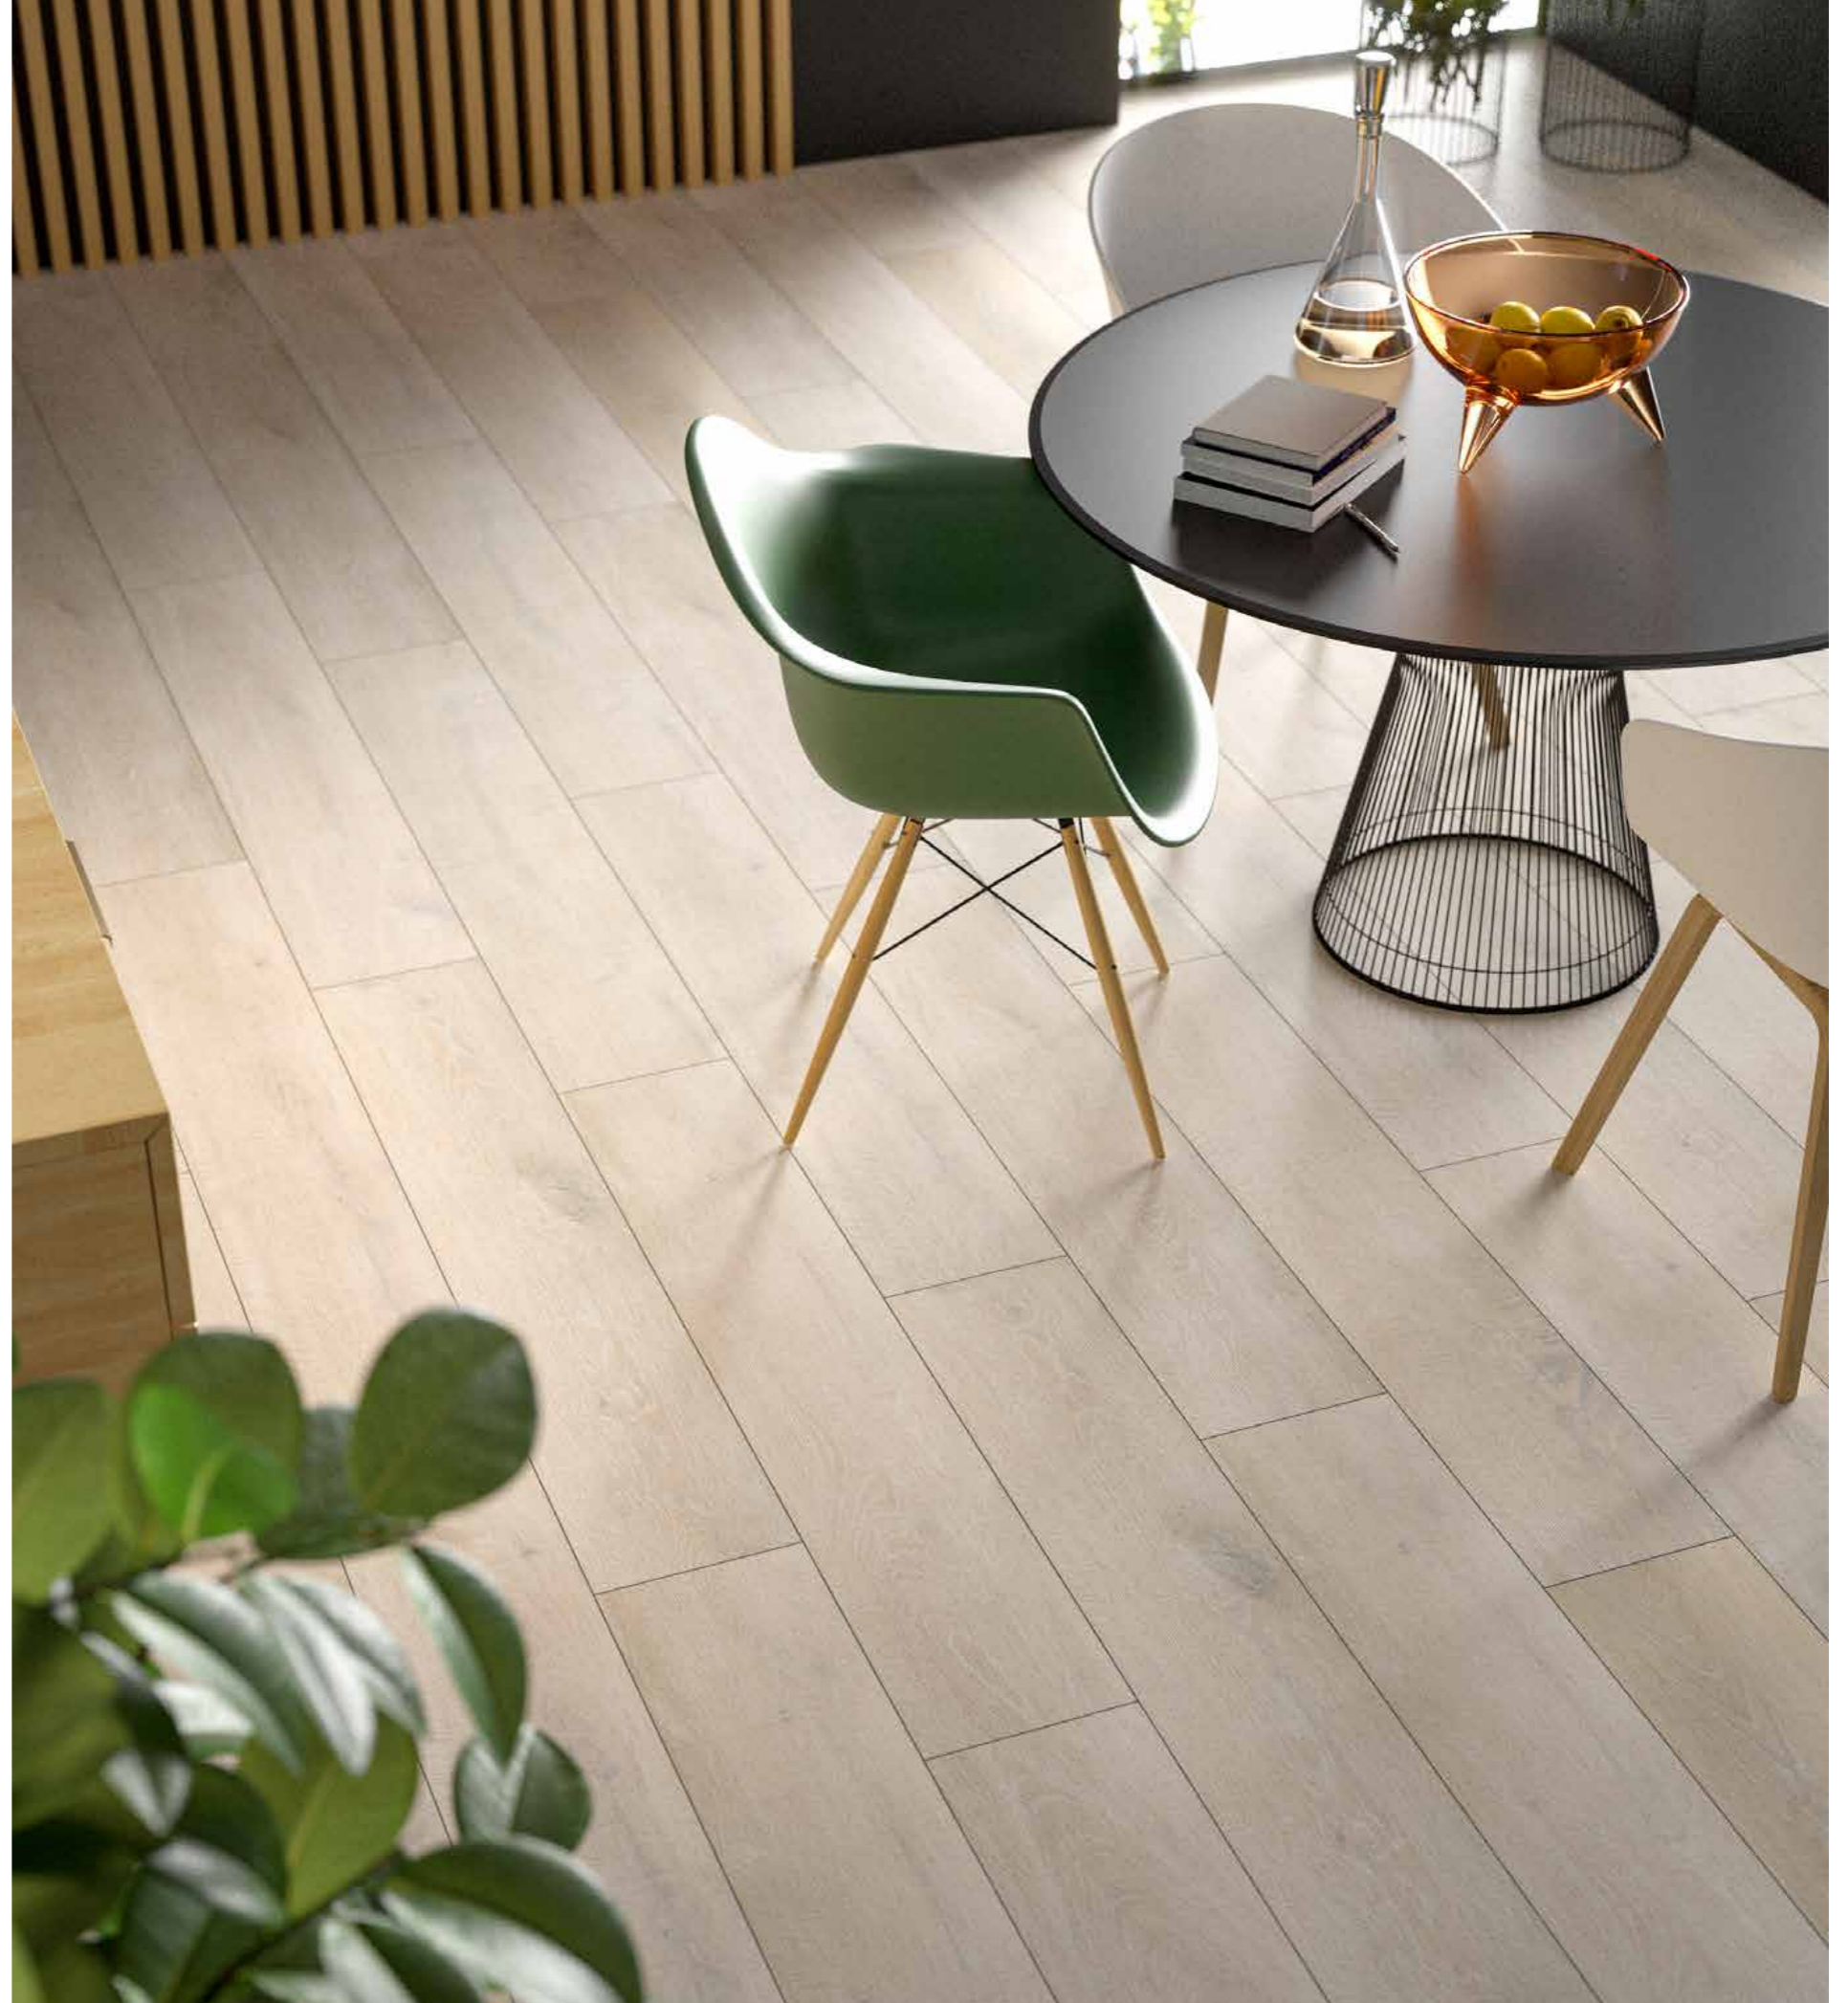

## Sculpta

Hickory Scrape texture, **1210 x 234 x 5** mm

Collection

**1210 x 192 x 5 mm**

class 34

R079