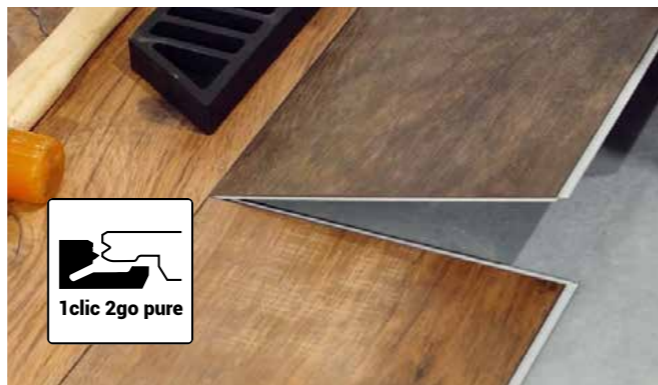

# CHARACTERISTICS

Waterproof

Scratch resistant

Stain proof and easy to clean

Soft touch

4-sided V-groove

Up to 60 panels per design

Dimensionally stable