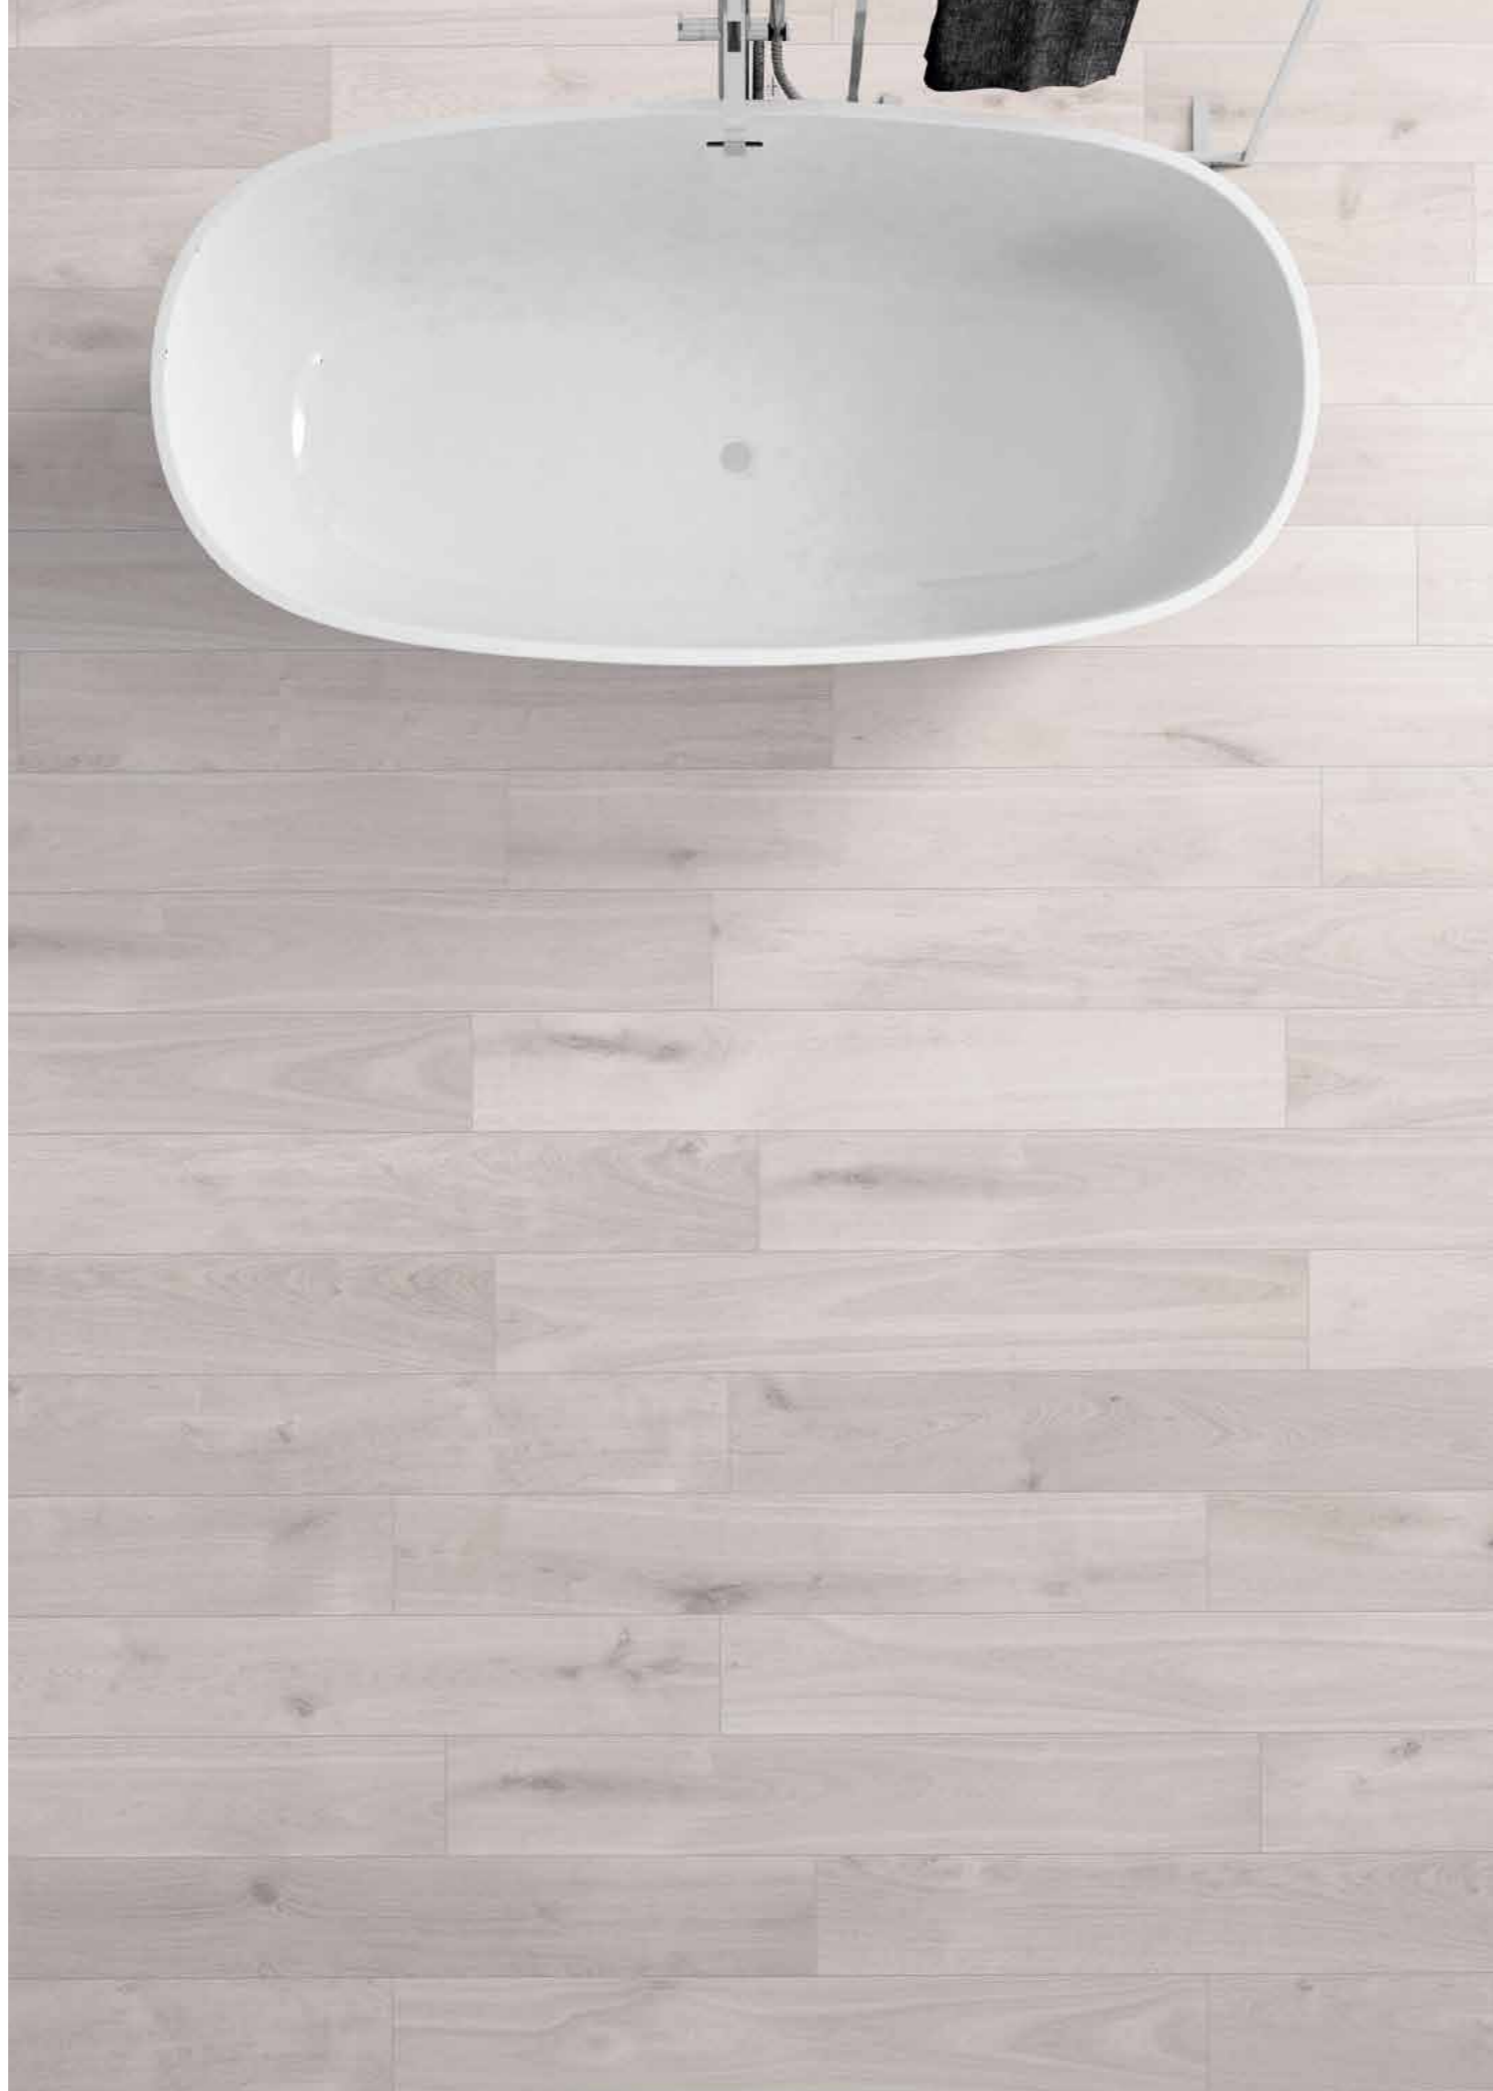

R078

Airflow

Hickory Scrape texture, **1210 x 192 x 5 mm**